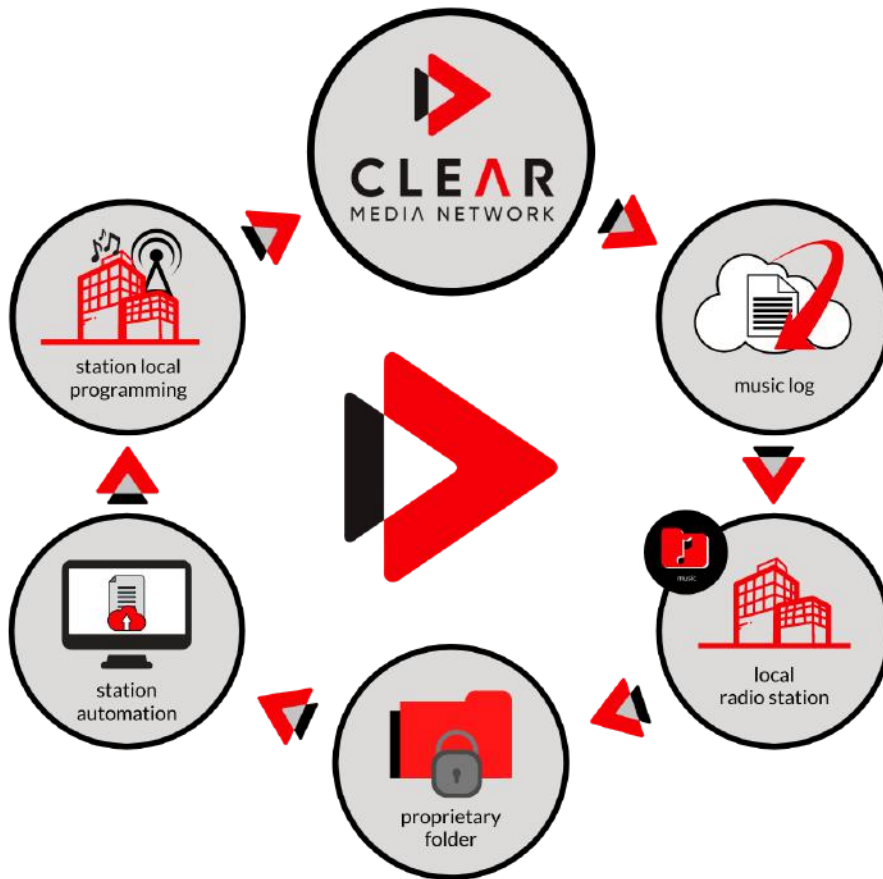

ALL-IN-ONE LOCAL FORMAT & PROGRAMMING SOLUTION

FULL LOCAL CONTROL

- No Mandatory Breaks
- 100% Flex-Clock
- No Network Interruptions
- Complete Localization

1. The most Advanced and Efficient Format delivery system in the industry
2. Cost-Effective
3. Hassle Free Affidavits
4. 100% Guaranteed Delivery
5. No equipment needed
6. Integrates with every Automation System